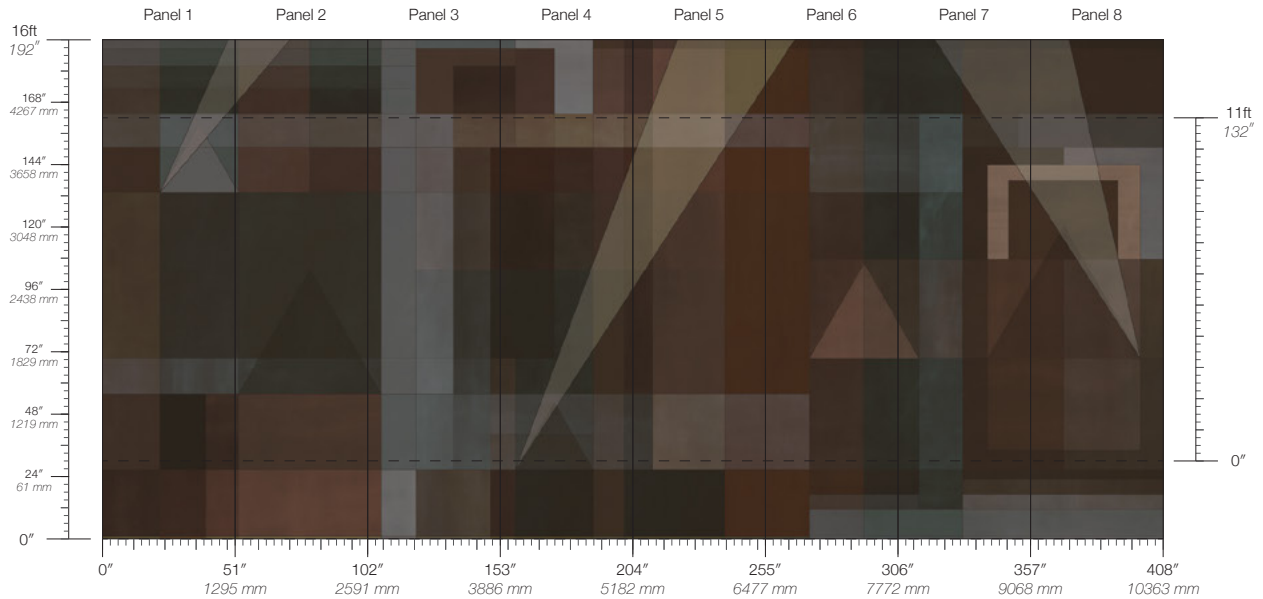

METROPOLIS

QUILT

SKYLINE

# Evoked Meander

Suitable for residential and commercial projects

**COLOR**  
Meander

**ITEM**  
7044

**CONTENT**  
Type II PVC-Free

**PANEL WIDTH**  
51" / 1295 mm trimmed

**PANEL HEIGHT**  
132" / 3353 mm standard  
192" / 4877 mm extended